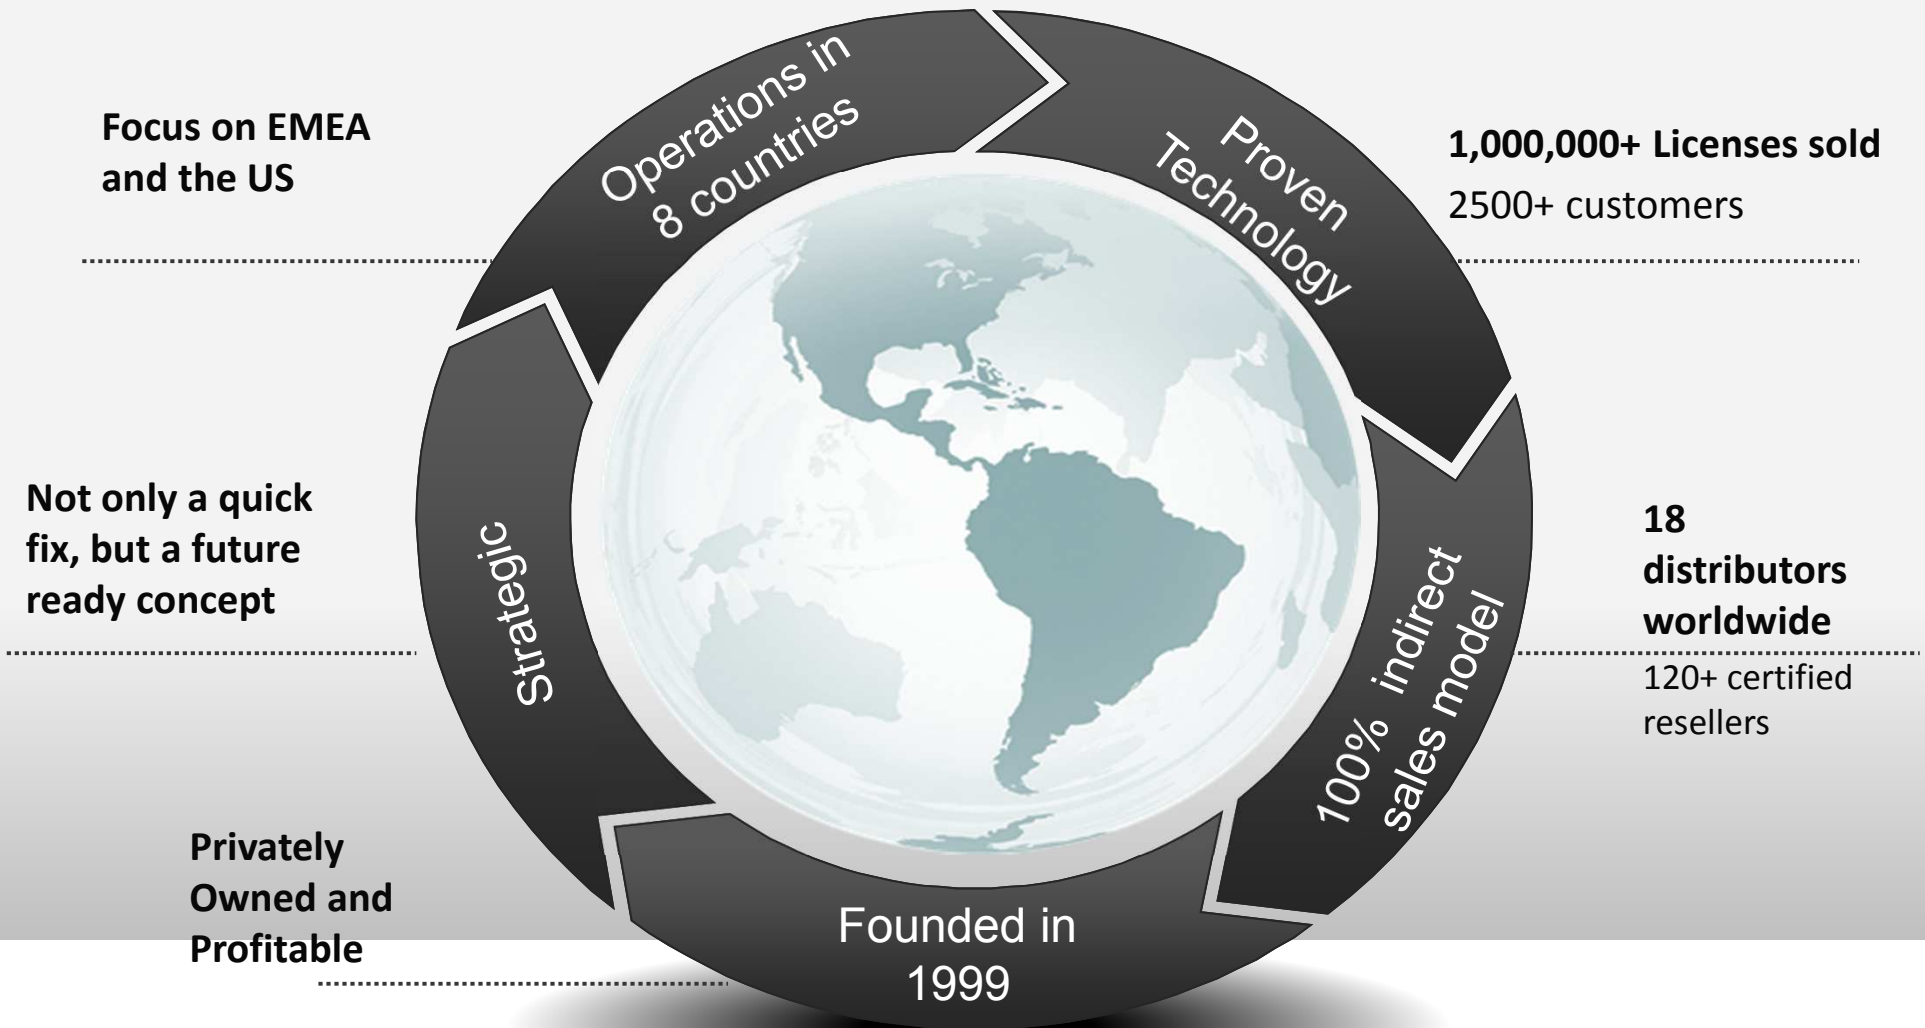

RES Software at a Glance