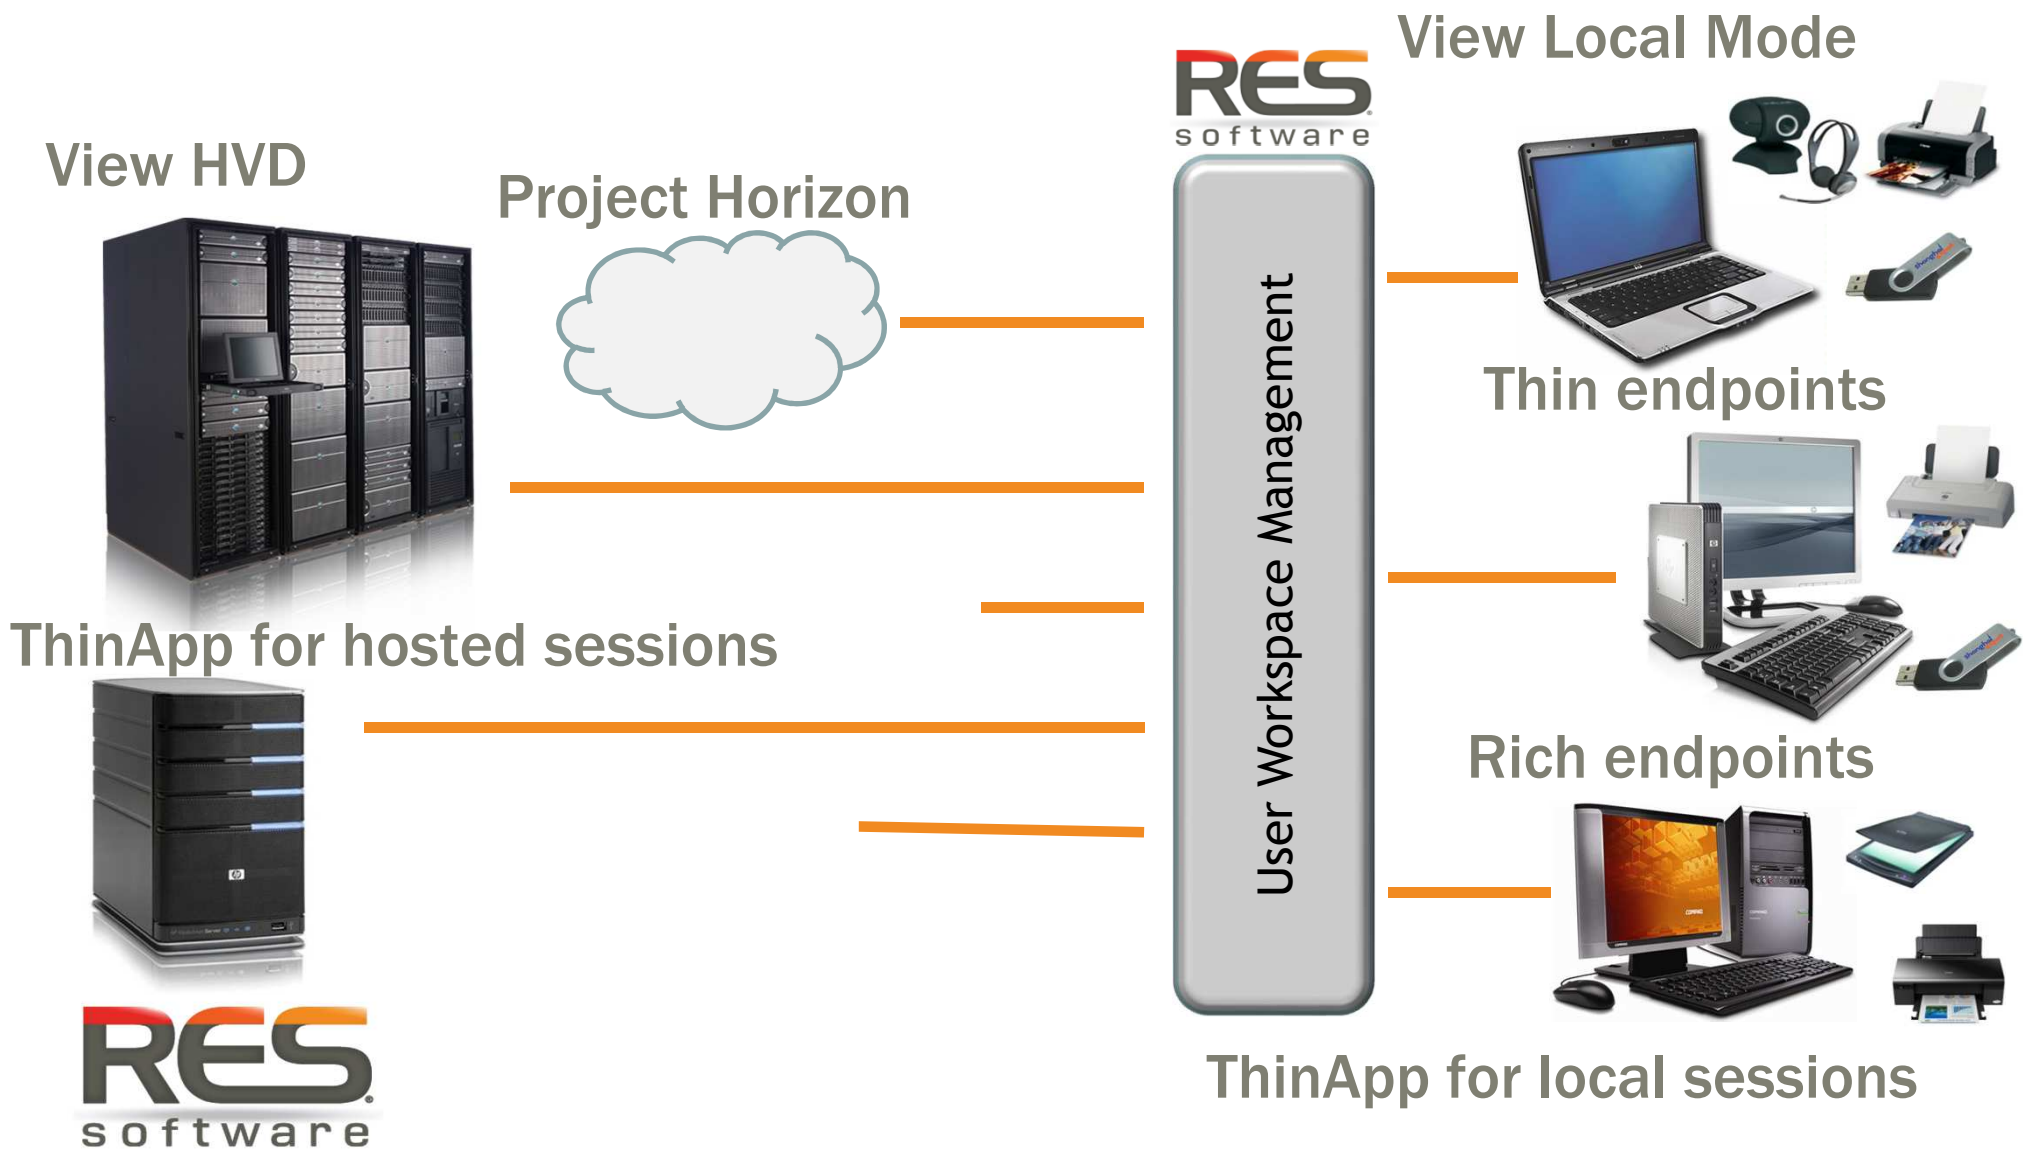

# VMware desktop and app delivery options

Project Horizon

View Local Mode

View HVD

Thin endpoints

ThinApp for hosted sessions

Rich endpoints

ThinApp for local sessions

# RES Software – Unified management for any VMware delivery option

# RES Software Product Set

**RES** | Dynamic  
Desktop  
Studio

**RES** | Virtual  
Desktop  
Extender

**RES** | Workspace  
Manager

Composition  
& Personalization

Advanced  
Administration

Security  
& Performance

## RES Software Technology at a Glance...

- Dynamic Desktop Assembly
- Desktop Transformation
- Just-in-time Personalization
- Zero Profile Technology – User persistence
- Security / Diagnostics / Reporting
- Windows Migration
- Workspace Extender VDX
- Run-book Automation / Task Automation